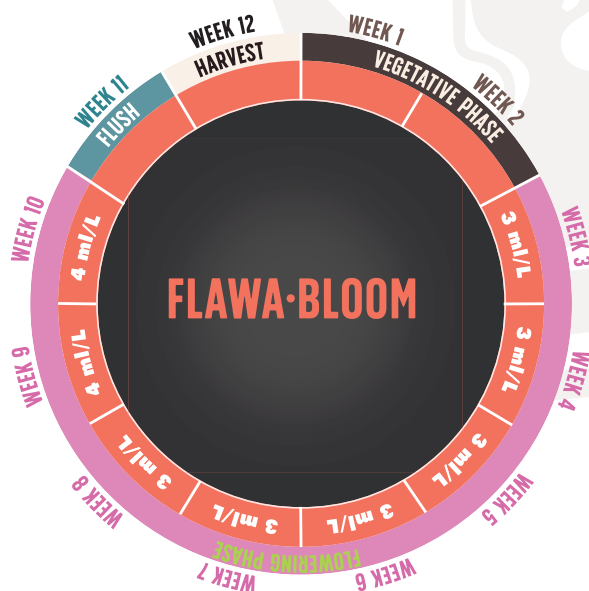

FLOWA-BLOOM

LIQUID FERTILIZER

Organic Bloom Fertilizer

WHAT IS FLOWA-BLOOM?

We are in tune with the plants' needs in order to provide exactly what they require during the flowering period. In turn, they reward us with a **large number of big buds, full of terpenes and flavour**, expressing the characteristics of its genetics to the fullest.

HOW TO USE IT

Flowa-Bloom is an independent flowering fertilizer, which can be used during the whole flowering period, up until harvest, in any growing media offered by Juju Royal Julian Marley Powered by Biobizz.

We recommend using approximately 2-4ml of Flowa-Bloom per each litre of water. You can find more specific doses and application advice in the Juju Royal Julian Marley Powered by Biobizz Feeding Guide.

FORMATS
250ML, 1L, 5L

FEEDING PLAN

Follow these doses when using:

LIGHT-REBEL or **COCO-KAYA**

LIQUID FERTILIZER

DATA SHEET

FLOWA-BLOOM